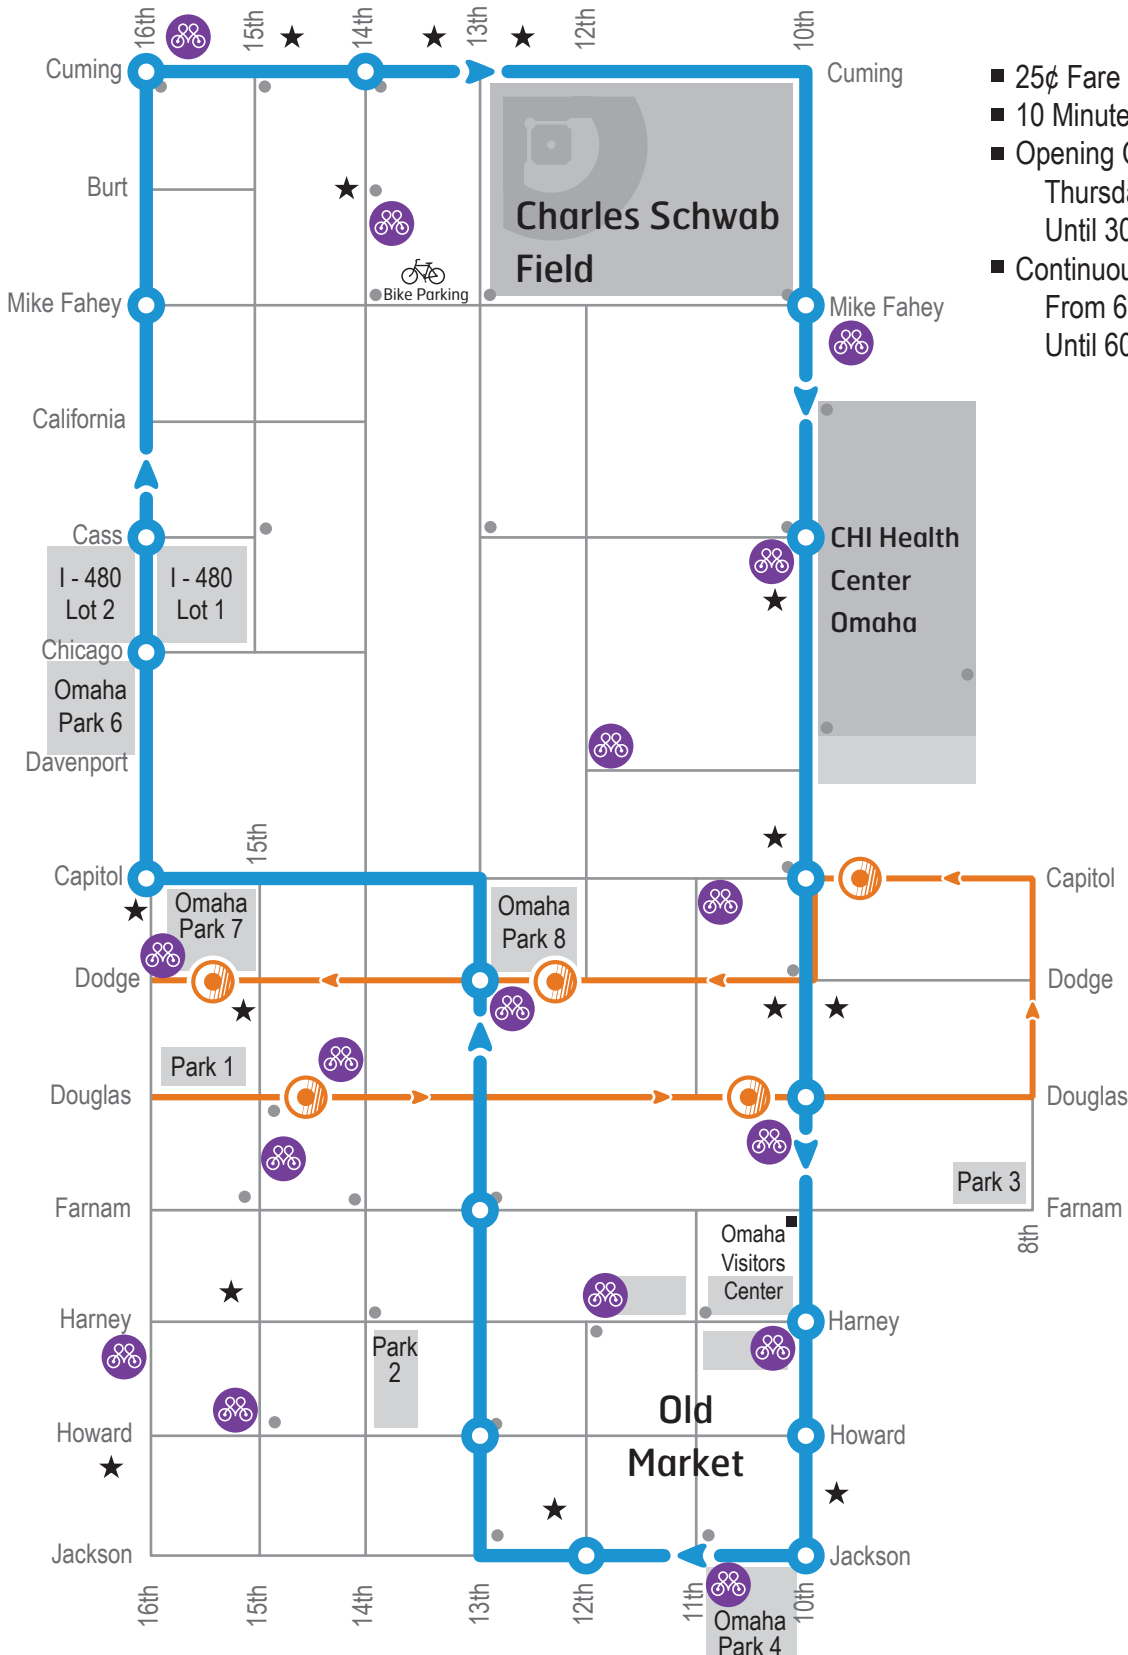

Stadium Circulator

Map not to Scale
June 2022

- 25¢ Fare
- 10 Minute Frequency
- Opening Celebration
Thursday, June 16, 8 a.m.
Until 30 min after festivities end
- Continuous Service Each Game Day:
From 60 minutes before 1st game
Until 60 minutes after last game

Legend

- Bus Stop
- ORBT Station
- Bike Share Station
- Hotels
- Bike Racks
- Parking

☎ 402.341.0800
📞 TDD 402.341.0807

ometro.com