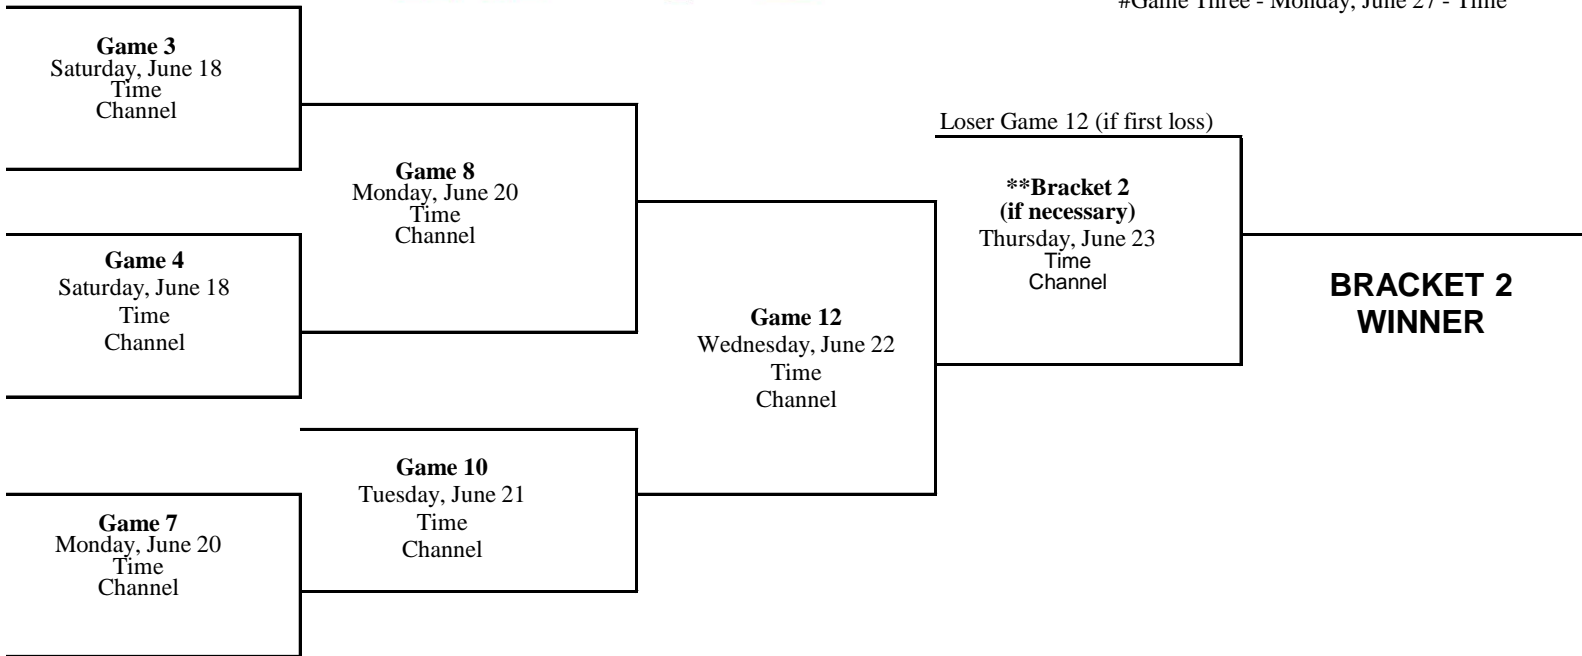

**2022 NCAA Men's College World Series**  
**TD Ameritrade Park Omaha - Omaha, Nebraska**  
**June 17-26/27**

**BRACKET 1**

**BRACKET 2**

**ESPN ESPN2**

**ESPN3**

STREAMING LIVE  
 WATCH ESPN

**CWS Finals**  
**(Best two-of-three and all games on channel)**  
 Game One - Saturday, June 25 - Time  
 Game Two - Sunday, June 26 - Time  
 #Game Three - Monday, June 27 - Time

**NATIONAL CHAMPION**

All times Central and subject to change. \*Home Team

\*Bracket 1 will be necessary if the winner of Game 9 also wins Game 11. If it is the only game scheduled for that day, the game will tentatively start at 6 p.m. If there are two games for that day, the game will tentatively start at 1 p.m.

\*\*Bracket 2 will be necessary if the winner of Game 10 also wins Game 12. If it is the only game scheduled for that day, the game will tentatively start at 6 p.m. If there are two games for that day, the game will tentatively start at 6 p.m.