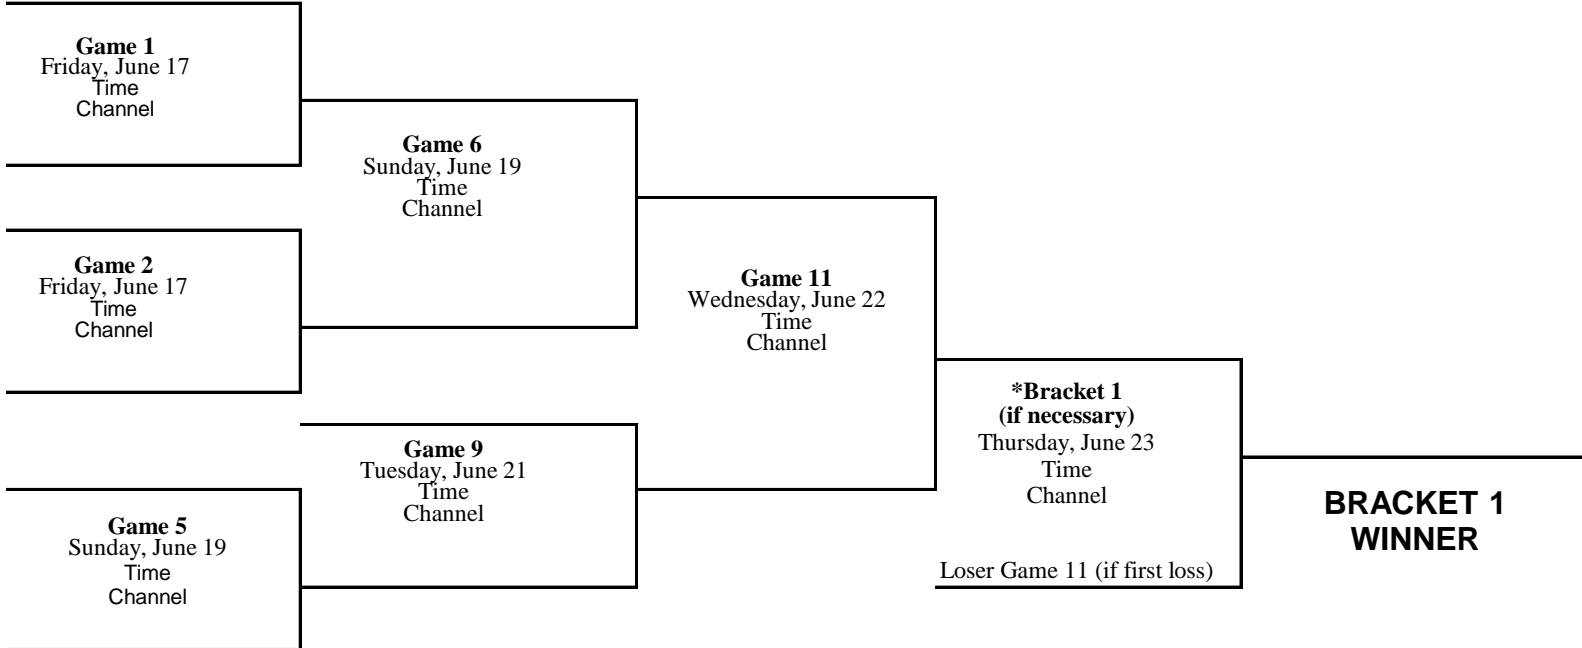

**2022 NCAA Men's College World Series**  
**TD Ameritrade Park Omaha - Omaha, Nebraska**  
**June 17-26/27**

**BRACKET 1**

**BRACKET 2**

**ESPN ESPN2**

**ESPN3**

STREAMING LIVE  
 WATCH ESPN

**CWS Finals**  
**(Best two-of-three and all games on channel)**  
 Game One - Saturday, June 25 - Time  
 Game Two - Sunday, June 26 - Time  
 #Game Three - Monday, June 27 - Time

**NATIONAL CHAMPION**

All times Central and subject to change. \*Home Team

\*Bracket 1 will be necessary if the winner of Game 9 also wins Game 11. If it is the only game scheduled for that day, the game will tentatively start at 6 p.m. If there are two games for that day, the game will tentatively start at 1 p.m.

\*\*Bracket 2 will be necessary if the winner of Game 10 also wins Game 12. If it is the only game scheduled for that day, the game will tentatively start at 6 p.m. If there are two games for that day, the game will tentatively start at 6 p.m.